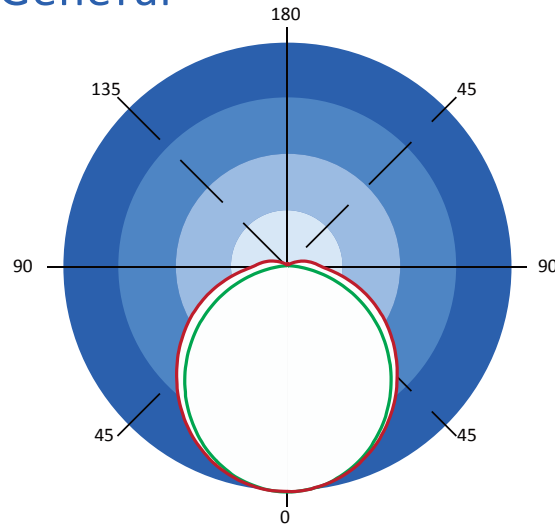

PHOTOMETRICS

General