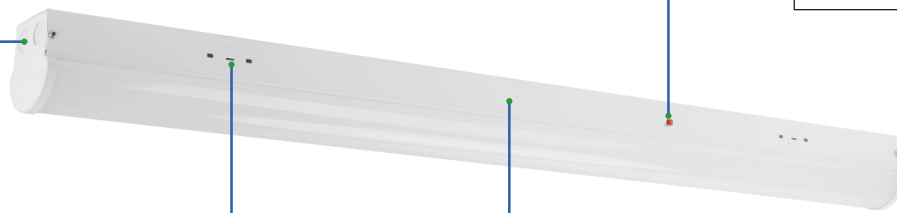

Project Info:

Type:

Date:

Notes:

PRODUCT DIMENSIONS

PRODUCT DESCRIPTION

APOLLO Linear Strip Fixture is a high-quality LED fixture that is comparable to conventional T8, T5 HO and their batten versions. It has a vigorous and highly reliable housing structure that maximizes the fixture's 50,000 hours lifespan. With its flexible mounting options, it can be installed surface or chain mounted and is therefore suitable in a variety of applications such as commercial, retail, and institutional applications including gymnasiums, factories, and warehouse.

FEATURES

- Available Length: 4ft or 8ft
- Mounting Options: Surface mount or chain mount
- PIR Sensor option
- Emergency Battery support option
- Projected life span of 50,000 hrs

ORDERING GUIDE

Example: APOLLO-4-23-30K-U-010-W

Notes: The wattage is 80W when the voltage is 120-277V, while if the voltage is 347V, the wattage is 85W.
4 ft fixture available in 23W, 35W, and 45W variants; 8ft fixture available in 46W, 65W, and 85W variants.

PHOTOMETRICS

General

1/2" Knockouts
End Cap Wiring Knockouts are designed for connecting multiple fixtures, to achieve 4ft, 8ft, 12ft length etc.

Emergency Battery
8W 900lm 90min

1/2" Knockouts
This 1/2" knockouts can be designed for external PIR sensor allows for security and energy saving