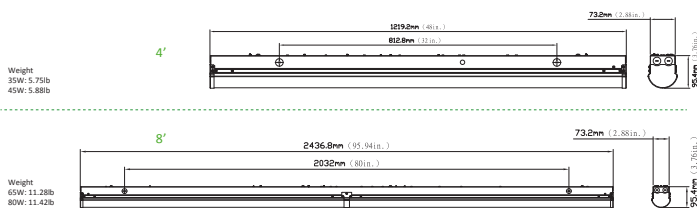

Project Info:

Type:

Date:

Notes:

PRODUCT DIMENSIONS

PRODUCT DESCRIPTION

APOLLO Linear Strip Fixture is a high-quality LED fixture that is comparable to conventional T8, T5 HO and their batten versions. It has a vigorous and highly reliable housing structure that maximizes the fixture's 50,000 hours lifespan. With its flexible mounting options, it can be installed surface or chain mounted and is therefore suitable in a variety of applications such as commercial, retail, and institutional applications including gymnasiums, factories, and warehouse.

FEATURES

- Available Length: 4ft or 8ft
- Mounting Options: Surface mount or chain mount
- PIR Sensor option
- Emergency Battery support option
- Projected life span of 50,000 hrs

ORDERING GUIDE

Example: APOLLO-4-23-30K-U-010-W

APOLLO

Model	Size	Wattage	Kelvin	Voltage	Dimming	Finish
	4 4 ft	23 23W	30K 4,000K	U 120-277V	010 0-10 Dimmable	W White
	8 8 ft	35 35W	40K 4,000K	48V 347-480V		
		45 45W	50K 5,000K			
		46 46W				
		65 65W				
		85 85W				